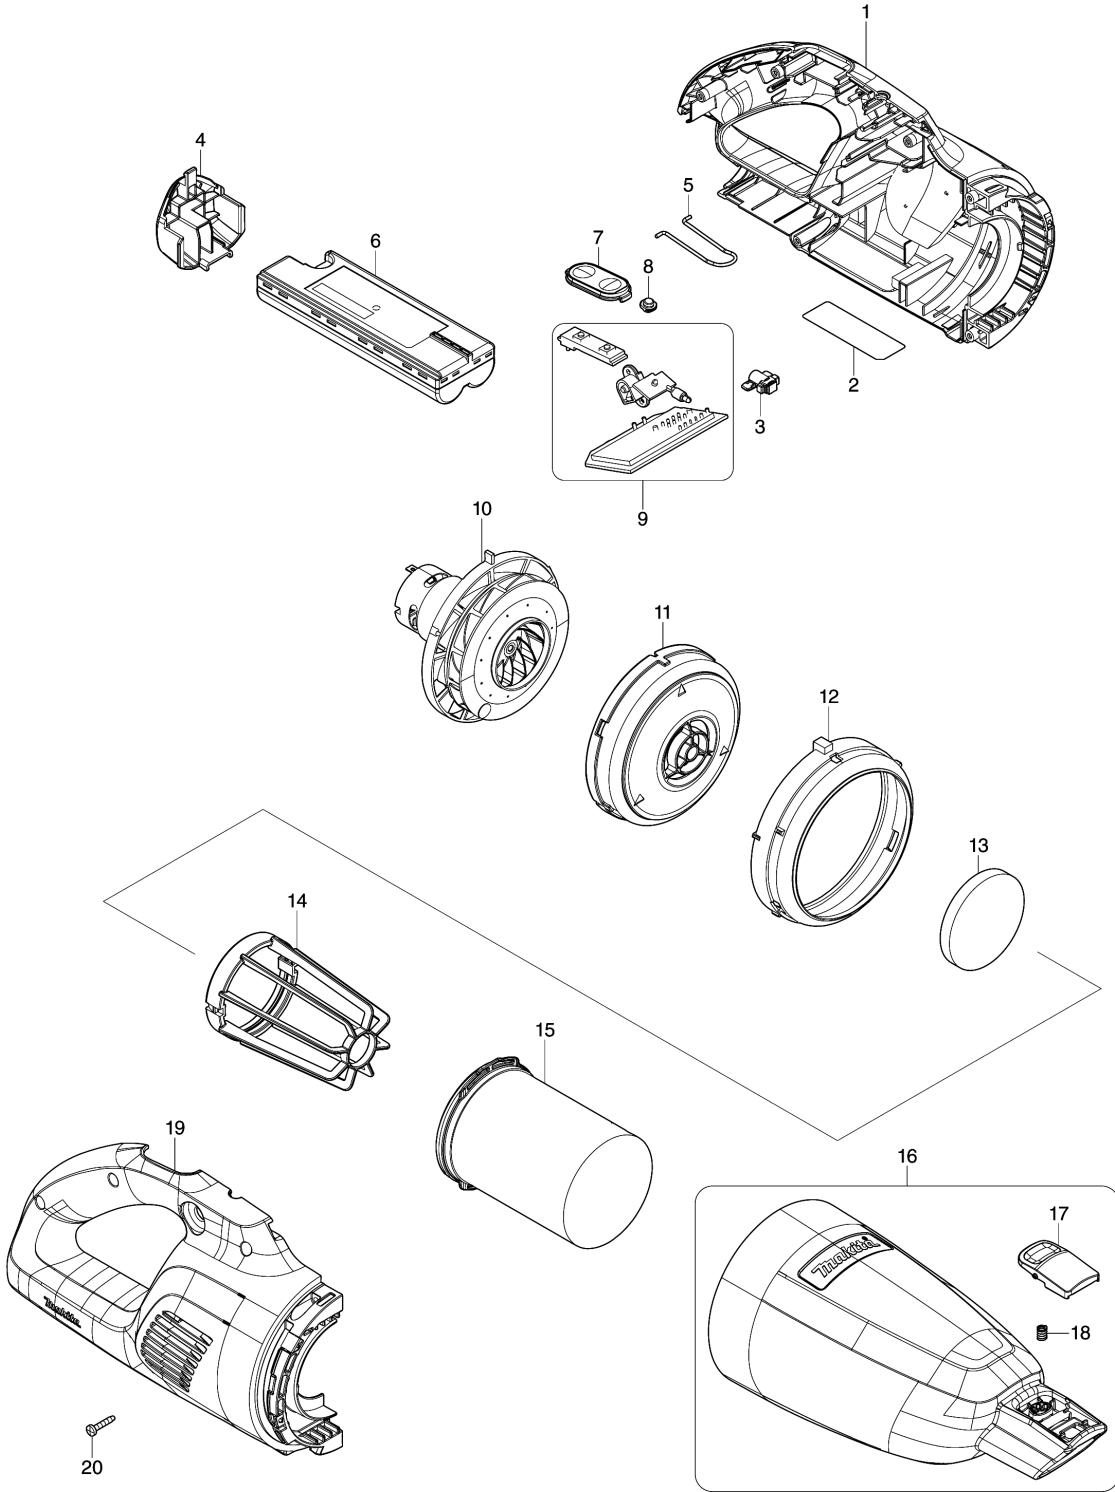

Model No.CL117FD CORDLESS CLEANER

Model No.CL117FD CORDLESS CLEANER

| Item | Parts No. | Description | I/C | Qty | New/Old | Opt. 1 | Opt. 2 | Note |
|------|-----------|-----------------------------|-----|-----|---------|--------|--------|------|
| 001 | 183W36-3 | HOUSING SET | | 1 | | | | |
| C10 | 422925-2 | SPONGE SHEET 48-60 | | 2 | | | | |
| C20 | 423293-6 | SPONGE 6-20 | | 1 | | | | |
| D10 | | INC. 19 | | | | | | |
| 002 | 858L99-9 | CL117FD NAME PLATE | | 1 | | | | |
| 003 | 140K40-3 | LENS CASE COMPLETE | | 1 | | | | |
| 004 | 413K49-1 | COVER | | 1 | | | | |
| 005 | 324885-3 | HANGER | | 1 | | | | |
| 006 | 632R12-9 | BATTERY | | 1 | | | | |
| 007 | 144096-2 | SWITCH PLATE COMPLETE | | 1 | | | | |
| C10 | 810P35-7 | SWITCH LABEL | | 1 | | | | |
| 008 | 450522-4 | LENS | | 1 | | | | |
| 009 | 620J03-4 | CONTROLLER | | 1 | | | | |
| 010 | 122C96-0 | MOTOR ASSEMBLY | | 1 | | | | |
| 011 | 458834-9 | FAN COVER | | 1 | | | | |
| 012 | 422377-7 | RUBBER RING | | 1 | | | | |
| 013 | 422268-2 | SPONGE SHEET 57 | | 1 | | | | |
| 014 | 458467-0 | STAY | | 1 | | | | |
| 015 | 199966-0 | EASY SHAKE OFF FILTER B SET | | 1 | | | | |
| 016A | 136781-1 | CAPSULE ASS'Y | | 1 | | | | |
| 016B | 136781-1 | CAPSULE ASS'Y | | 1 | | | | |
| 016C | 136782-9 | CAPSULE ASS'Y | | 1 | | | | |
| 016D | 136783-7 | CAPSULE ASS'Y | | 1 | | | | |
| C10 | 266326-2 | TAPPING SCREW 4X18 | | 1 | | | | |
| C20 | 941051-3 | FLAT WASHER 4 | | 1 | | | | |
| C30 | 424208-6 | VALVE | | 1 | | | | |
| D10 | | INC. 17,18 | | | | | | |
| 017 | 458939-5 | BUTTON A | | 1 | | | | |
| 018 | 232485-4 | COMPRESSION SPRING 5 | | 1 | | | | |
| 019 | 183W36-3 | HOUSING SET | | 1 | | | | |
| C10 | 422925-2 | SPONGE SHEET 48-60 | | 2 | | | | |
| C20 | 423293-6 | SPONGE 6-20 | | 1 | | | | |
| D10 | | INC. 1 | | | | | | |
| 020 | 266429-2 | TAPPING SCREW 3X16 | | 6 | | | | |
| A01 | 198528-1 | FLOOR/CARPET T-NOZZLE WHI | | 1 | | | | |
| C10 | 451410-8 | ROLLER | | 4 | | | | |
| C20 | 743108-4 | BRUSH 205 | | 1 | | | | |
| A02B | 1910Y3-1 | TELESCOPIC PIPE SET | | 1 | | | | |
| D10 | | INC. A05 | | | | | | |
| A03 | 413770-6 | SASH NOZZLE | | 1 | | | | |
| A04A | 459353-8 | PIPE | | 1 | | | | |